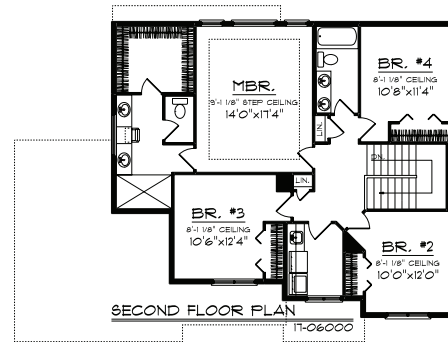

HERITAGE

MAIN LEVEL

2ND FLOOR

LOWER LEVEL

- Main: 1,036 Sq. Ft.
- 2nd Floor 1,183 Sq. Ft.
- Lower: 634 Sq. Ft.
- Total: 2,853 Sq. Ft.
- Bedrooms: 5
- Bathrooms: 3.5
- Type: Two-Story

QUICK FACTS

(515) 681-5082 | contact@kruseiowa.com