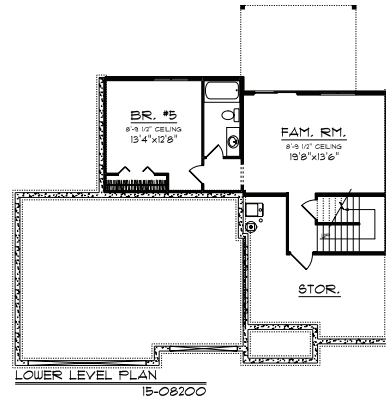

HERITAGE

MAIN LEVEL

2ND FLOOR

LOWER LEVEL

- Main: 1,036 Sq. Ft.
- 2nd Floor 1,183 Sq. Ft.
- Lower: 634 Sq. Ft.
- Total: 2,853 Sq. Ft.
- Bedrooms: 5
- Bathrooms: 3.5
- Type: Two-Story

QUICK FACTS

(515) 681-5082 | contact@kruseiowa.com

www.kruseiowa.com

To view a photo gallery of this plan scan the QR code with your smart phone.