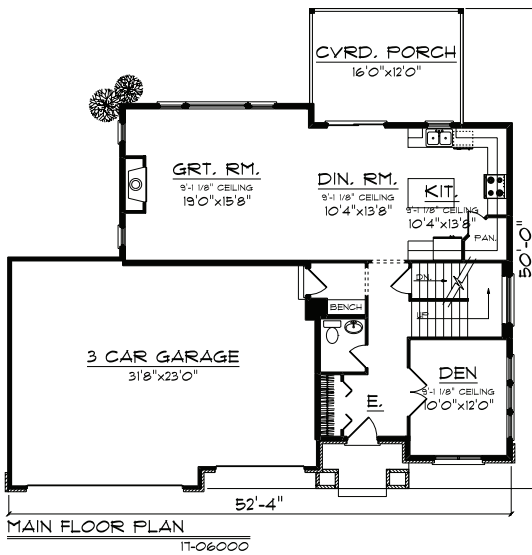

HERITAGE

MAIN LEVEL

2ND FLOOR

LOWER LEVEL

- Main: 1,036 Sq. Ft.
- 2nd Floor 1,183 Sq. Ft.
- Lower: 634 Sq. Ft.
- Total: 2,853 Sq. Ft.
- Bedrooms: 5
- Bathrooms: 3.5
- Type: Two-Story

QUICK FACTS

(515) 681-5082 | contact@kruseiowa.com