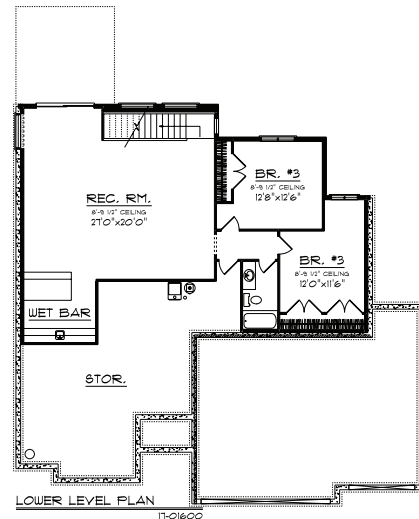

BILTMORE

MAIN LEVEL

LOWER LEVEL

Main: 1,949 Sq. Ft.
Lower: 1,227 Sq. Ft.
Total: 3,176 Sq. Ft.
Bedrooms: 4
Bathrooms: 3.5
Type: Ranch

KRUSE
DEVELOPMENT

(515) 681-5082 | contact@kruseiowa.com

www.kruseiowa.com