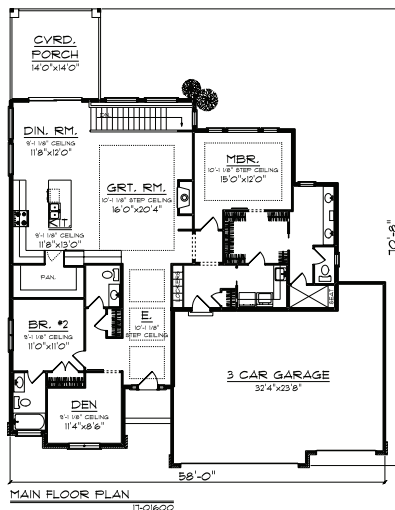

BILTMORE

MAIN LEVEL

LOWER LEVEL

Main: 1,949 Sq. Ft.
Lower: 1,227 Sq. Ft.
Total: 3,176 Sq. Ft.
Bedrooms: 4
Bathrooms: 3.5
Type: Ranch

KRUSE
DEVELOPMENT

(515) 681-5082 | contact@kruseiowa.com

www.kruseiowa.com